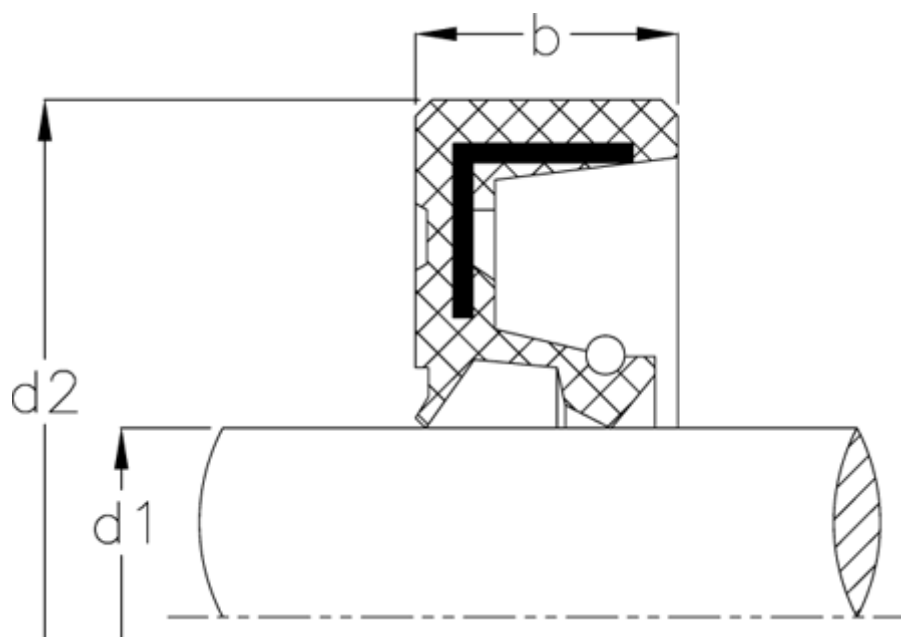

Data Sheet

Article number: 170201500300070000

Description: KLEE Rotary shaft seal WAS 1530/7
NBR nitrile rubber, with seal lip

Measures

b	= 7
d1	= 15
d2	= 30
Material	= NBR